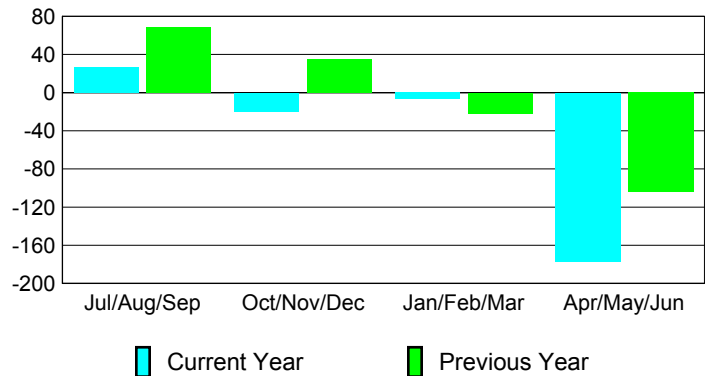

Membership Results 2008-2009

Membership 2007-2008

Month	Net Memb Goal	Actual New Memb	Actual Dropped Memb	Gain/Loss of Memb	Gain/Loss of Memb
Jul/Aug/Sep	50	113	-86	27	69
Oct/Nov/Dec	100	51	-71	-20	35
Jan/Feb/Mar	100	74	-81	-7	-22
Apr/May/June	-50	43	-220	-177	-104
Totals	200	281	-458	-177	-22

Membership Results 2008-2009

Goal, New, Dropped, Gain/Loss

Comparison of Membership Gain/Loss

Current Year Compared to the Previous Year

Gender Comparison 2008-2009

Jul/Aug/Sep

Oct/Nov/Dec

Jan/Feb/Mar