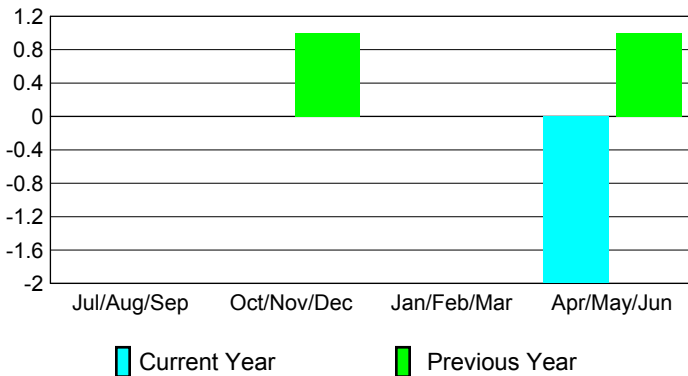

2008-2009 GMT Quarterly Report for District (or Undistricted) **District 334 D**

GMT: **Junichi Takata**

Location: **JAPAN**

GMT CA: **5**

CLUBS

Club Results 2008-2009

Clubs 2007-2008

Month	New Club Goal	Actual New Clubs	Actual Dropped Clubs	Gain/Loss of Clubs	Gain/Loss of Clubs
Jul/Aug/Sep	0	0	0	0	0
Oct/Nov/Dec	0	0	0	0	1
Jan/Feb/Mar	1	0	0	0	0
Apr/May/June	0	0	-2	-2	1
Totals	1	0	-2	-2	2

Club Results 2008-2009

Goal, New, Dropped, Gain/Loss

Comparison of Club Gain/Loss

Current Year Compared to the Previous Year

YTD Status Quo Clubs 2008-2009

Status Quo Clubs Compared to Status Quo Members

MEMBERSHIP