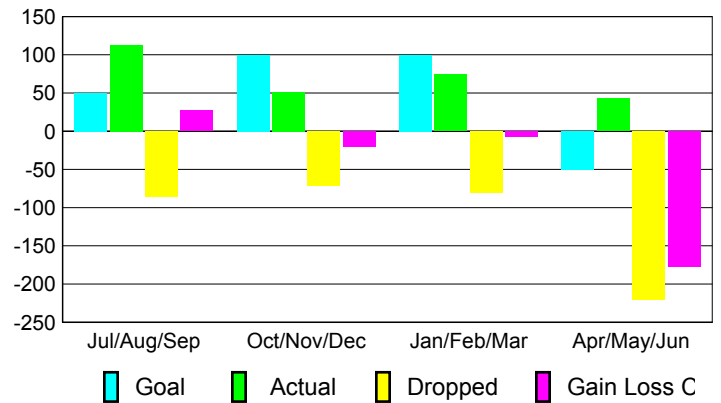

Membership Results 2008-2009

Goal, New, Dropped, Gain/Loss

Comparison of Membership Gain/Loss

Current Year Compared to the Previous Year