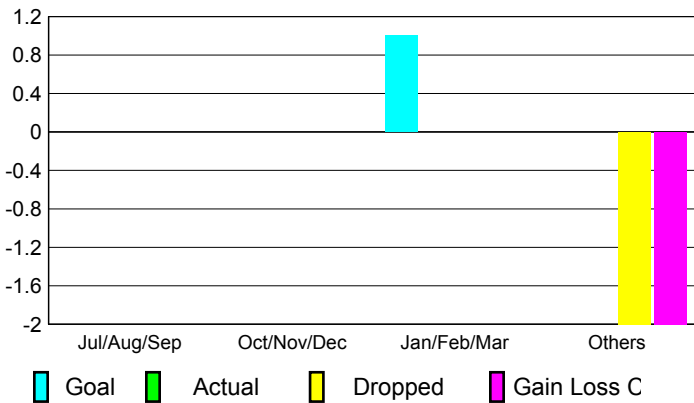

2008-2009 GMT Quarterly Report for District (or Undistricted) **District 334 D**

GMT: **Junichi Takata**

Location: **JAPAN**

GMT CA: **5**

CLUBS

Club Results 2008-2009

Clubs 2007-2008

Month	New Club Goal	Actual New Clubs	Actual Dropped Clubs	Gain/Loss of Clubs	Gain/Loss of Clubs
Jul/Aug/Sep	0	0	0	0	0
Oct/Nov/Dec	0	0	0	0	1
Jan/Feb/Mar	1	0	0	0	0
Apr/May/June	0	0	-2	-2	1
Totals	1	0	-2	-2	2

Club Results 2008-2009

Goal, New, Dropped, Gain/Loss

Comparison of Club Gain/Loss

Current Year Compared to the Previous Year

YTD Status Quo Clubs 2008-2009

Status Quo Clubs Compared to Status Quo Members

MEMBERSHIP

Membership Results 2008-2009

Membership 2007-2008

Month	Net Memb Goal	Actual New Memb	Actual Dropped Memb	Gain/Loss of Memb	Gain/Loss of Memb
Jul/Aug/Sep	50	113	-86	27	69
Oct/Nov/Dec	100	51	-71	-20	35
Jan/Feb/Mar	100	74	-81	-7	-22
Apr/May/June	-50	43	-220	-177	-104
Totals	200	281	-458	-177	-22